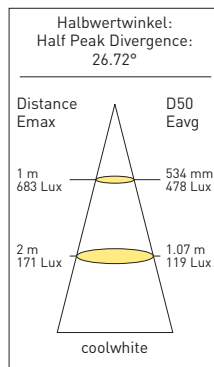

# F-12

Gehäuse   Housing	Metall, Messing, Edelstahl   Metal, Brass, Stainless steel
Befestigung   Mounting	Feder   Spring
Lichtquelle   Light source	1 High Output PowerLED, warm- oder kaltweiß 1 High Output PowerLED, warm- or coolwhite
Schalter   Switch	nein   no
Dimmbar   Dimmable	ja, via externes PWM Signal   yes, via external PWM signal
Klasse   Class	VF, III
Besonderheiten   Features	

Farben | Colors

Technische Daten | Technical Data

Voltage	Watt	Φ-lm	IP
10-30	6	450	50

Typ		Switch	Housing Color	Order No.
	<b>F-12 LED 6 Watt Recessed</b>			
	F-12 10-30 Volt/DC coolwhite Signaldim	no	white	6571
	F-12 10-30 Volt/DC coolwhite Signaldim	no	black	6570
	F-12 10-30 Volt/DC coolwhite Signaldim	no	grey	6840
	F-12 10-30 Volt/DC warmwhite Signaldim	no	white	6566
	F-12 10-30 Volt/DC warmwhite Signaldim	no	black	6565
	F-12 10-30 Volt/DC warmwhite Signaldim	no	grey	6841
F-12 work on option via third line to our dimmer R-570.				