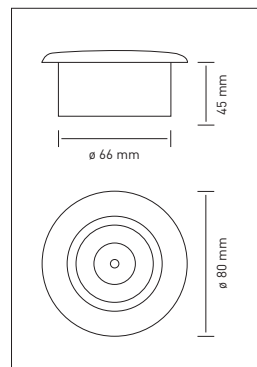

# F-12

Gehäuse   Housing	Metall, Messing, Edelstahl   Metal, Brass, Stainless steel
Befestigung   Mounting	Feder   Spring
Lichtquelle   Light source	1 High Output PowerLED, warm- oder kaltweiß 1 High Output PowerLED, warm- or coolwhite
Schalter   Switch	nein   no
Dimmbar   Dimmable	ja, via externes PWM Signal   yes, via external PWM signal
Klasse   Class	VF, III
Besonderheiten   Features	

Farben | Colors

Technische Daten | Technical Data

Voltage	Watt	Φ-lm	IP
10-30	6	450	50

Typ		Switch	Housing Color	Order No.
	<b>F-12 LED 6 Watt Recessed</b>			
	F-12 10-30 Volt/DC coolwhite Signaldim	no	white	6571
	F-12 10-30 Volt/DC coolwhite Signaldim	no	black	6570
	F-12 10-30 Volt/DC coolwhite Signaldim	no	grey	6840
	F-12 10-30 Volt/DC warmwhite Signaldim	no	white	6566
	F-12 10-30 Volt/DC warmwhite Signaldim	no	black	6565
	F-12 10-30 Volt/DC warmwhite Signaldim	no	grey	6841
F-12 work on option via third line to our dimmer R-570.				