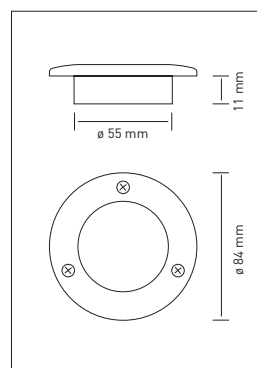

# F-11/S

Mattglas  
Frosted lens

Gehäuse   Housing	Polycarbonat   Polycarbonate
Befestigung   Mounting	Schrauben/Klemmen   Screw/Snap in
Lichtquelle   Light source	Halogen G4/Xenon G4/LED G4
Schalter   Switch	nein   no
Dimmbar   Dimmable	nein   no
Klasse   Class	
Besonderheiten   Features	LED-Leuchtmittel bitte separat bestellen. Siehe Seite 82 LED bulb has to be ordered separate. See Page 82

Farben | Colors

Technische Daten | Technical Data

Voltage	Watt	Φ - lm	IP
22-30	3	160	IP40

Typ		Switch	Housing Color	Order No.
	<b>LED Replacement bulb</b>			
	G4R-LED 10-30 Volt/DC coolwhite Powerdim	no		7132
	G4R-LED 10-30 Volt/DC warmwhite Powerdim	no		7129
	G4R-F-11-LED 22-30 Volt/DC coolwhite	no		7471
	G4R-F-11-LED 22-30 Volt/DC warmwhite	no		7472
	<b>Recessed spot light without light source for G4 socket</b>			
	F-11 G4 frosted lens	no	white	4130
	F-11 G4 frosted lens	no	black	4131
	F-11 G4 frosted lens	no	chrome	4132
	F-11/S G4 frosted lens	no	black	4129
	F-11/S G4 frosted lens	no	grey	4127