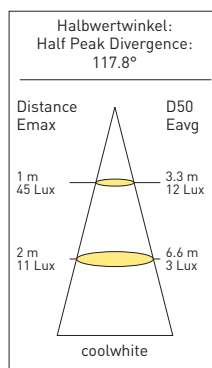

# F-11/S

Mattglas  
Frosted lens

Gehäuse   Housing	Polycarbonat   Polycarbonate
Befestigung   Mounting	Schrauben/Klemmen   Screw/Snap in
Lichtquelle   Light source	Halogen G4/Xenon G4/LED G4
Schalter   Switch	nein   no
Dimmbar   Dimmable	nein   no
Klasse   Class	
Besonderheiten   Features	LED-Leuchtmittel bitte separat bestellen. Siehe Seite 82 LED bulb has to be ordered separate. See Page 82

Farben | Colors

Technische Daten | Technical Data

Voltage	Watt	Φ - lm	IP
22-30	3	160	IP40

Typ		Switch	Housing Color	Order No.
	<b>LED Replacement bulb</b>			
	G4R-LED 10-30 Volt/DC coolwhite Powerdim	no		7132
	G4R-LED 10-30 Volt/DC warmwhite Powerdim	no		7129
	G4R-F-11-LED 22-30 Volt/DC coolwhite	no		7471
	G4R-F-11-LED 22-30 Volt/DC warmwhite	no		7472
	<b>Recessed spot light without light source for G4 socket</b>			
	F-11 G4 frosted lens	no	white	4130
	F-11 G4 frosted lens	no	black	4131
	F-11 G4 frosted lens	no	chrome	4132
	F-11/S G4 frosted lens	no	black	4129
	F-11/S G4 frosted lens	no	grey	4127