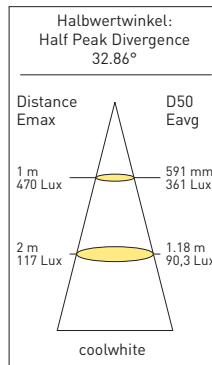

# F-7

Gehäuse   Housing	Polycarbonat   Polycarbonate
Befestigung   Mounting	Schrauben   Screw
Lichtquelle   Light source	3 PowerLED, warm- oder kaltweiß   warm- or coolwhite
Schalter   Switch	nein   no
Dimmbar   Dimmable	ja, via externes PWM Signal   yes, via external PWM signal
Klasse   Class	
Besonderheiten   Features	

### Technische Daten | Technical Data

Voltage	Watt	Φ-lm	IP63
10-30	4	200	

Typ	Switch	Housing Color	Order No.	
<b>F-7 PowerLED 4 Watt Recessed</b>				
	F-7 10-30 Volt/DC coolwhite Signaldim	no	white	5653
	F-7 10-30 Volt/DC coolwhite Signaldim	no	black	5654
	F-7 10-30 Volt/DC coolwhite Signaldim	no	chrom	5651
	F-7 10-30 Volt/DC coolwhite Signaldim	no	nickel	5655
	F-7 10-30 Volt/DC warmwhite Signaldim	no	white	5116
	F-7 10-30 Volt/DC warmwhite Signaldim	no	black	5117
	F-7 10-30 Volt/DC warmwhite Signaldim	no	chrom	5118
	F-7 10-30 Volt/DC warmwhite Signaldim	no	nickel	5120
All F-7 work on option via third line to dimmer R-570.				