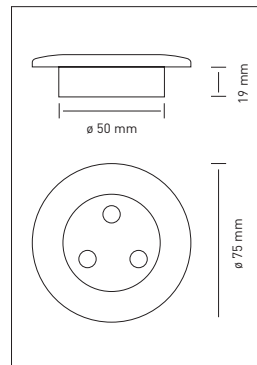

# F-7

Gehäuse   Housing	Polycarbonat   Polycarbonate
Befestigung   Mounting	Schrauben   Screw
Lichtquelle   Light source	3 PowerLED, warm- oder kaltweiß   warm- or coolwhite
Schalter   Switch	nein   no
Dimmbar   Dimmable	ja, via externes PWM Signal   yes, via external PWM signal
Klasse   Class	
Besonderheiten   Features	

### Technische Daten | Technical Data

Voltage	Watt	Φ-lm	IP63
10-30	4	200	

Typ	Switch	Housing Color	Order No.	
<b>F-7 PowerLED 4 Watt Recessed</b>				
	F-7 10-30 Volt/DC coolwhite Signaldim	no	white	5653
	F-7 10-30 Volt/DC coolwhite Signaldim	no	black	5654
	F-7 10-30 Volt/DC coolwhite Signaldim	no	chrom	5651
	F-7 10-30 Volt/DC coolwhite Signaldim	no	nickel	5655
	F-7 10-30 Volt/DC warmwhite Signaldim	no	white	5116
	F-7 10-30 Volt/DC warmwhite Signaldim	no	black	5117
	F-7 10-30 Volt/DC warmwhite Signaldim	no	chrom	5118
	F-7 10-30 Volt/DC warmwhite Signaldim	no	nickel	5120
All F-7 work on option via third line to dimmer R-570.				